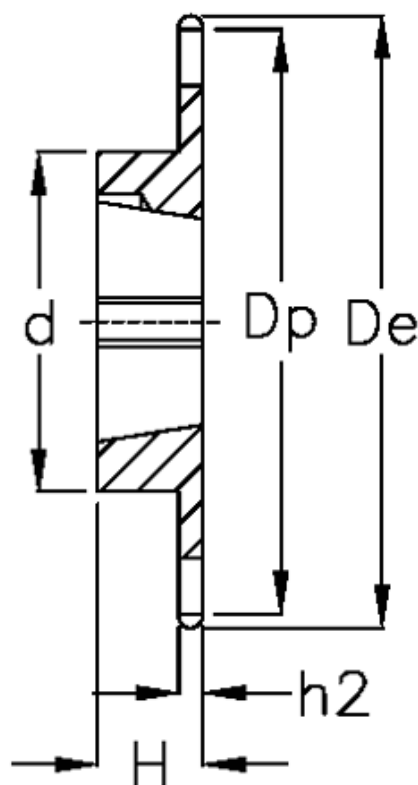

# Data Sheet

Article number: 616031006038

Description: Taperbored sprocket 10 B-1 Z=38 simplex  
for bushing 2012

## Measures

C	= 1.6
d	= 100
De	= 199.2
Dp	= 192.24
For bush	= 2012
For chain size	= 5/8" x 3/8"
For chain type	= 10 B-1
H	= 32

h1	= 9.1
Material	= Stål
Number of teeth	= 38